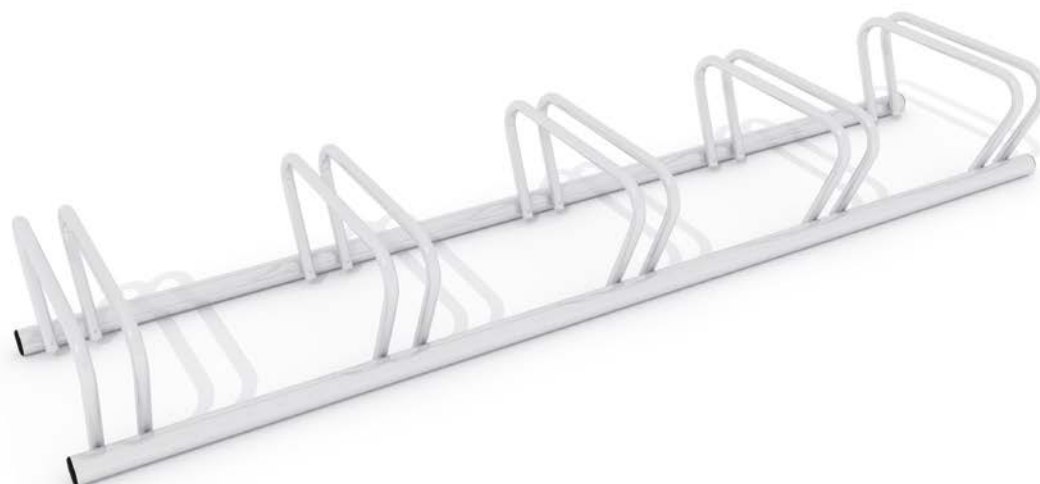

Portabiciclette

Bicycle Racks

VILAFRANCA

Materiali Acciaio zincato

Materials Painted steel

cod.
UPBY300

Dimensioni/Sizes cm 200x50x25h

Peso/Weight kg 13,5